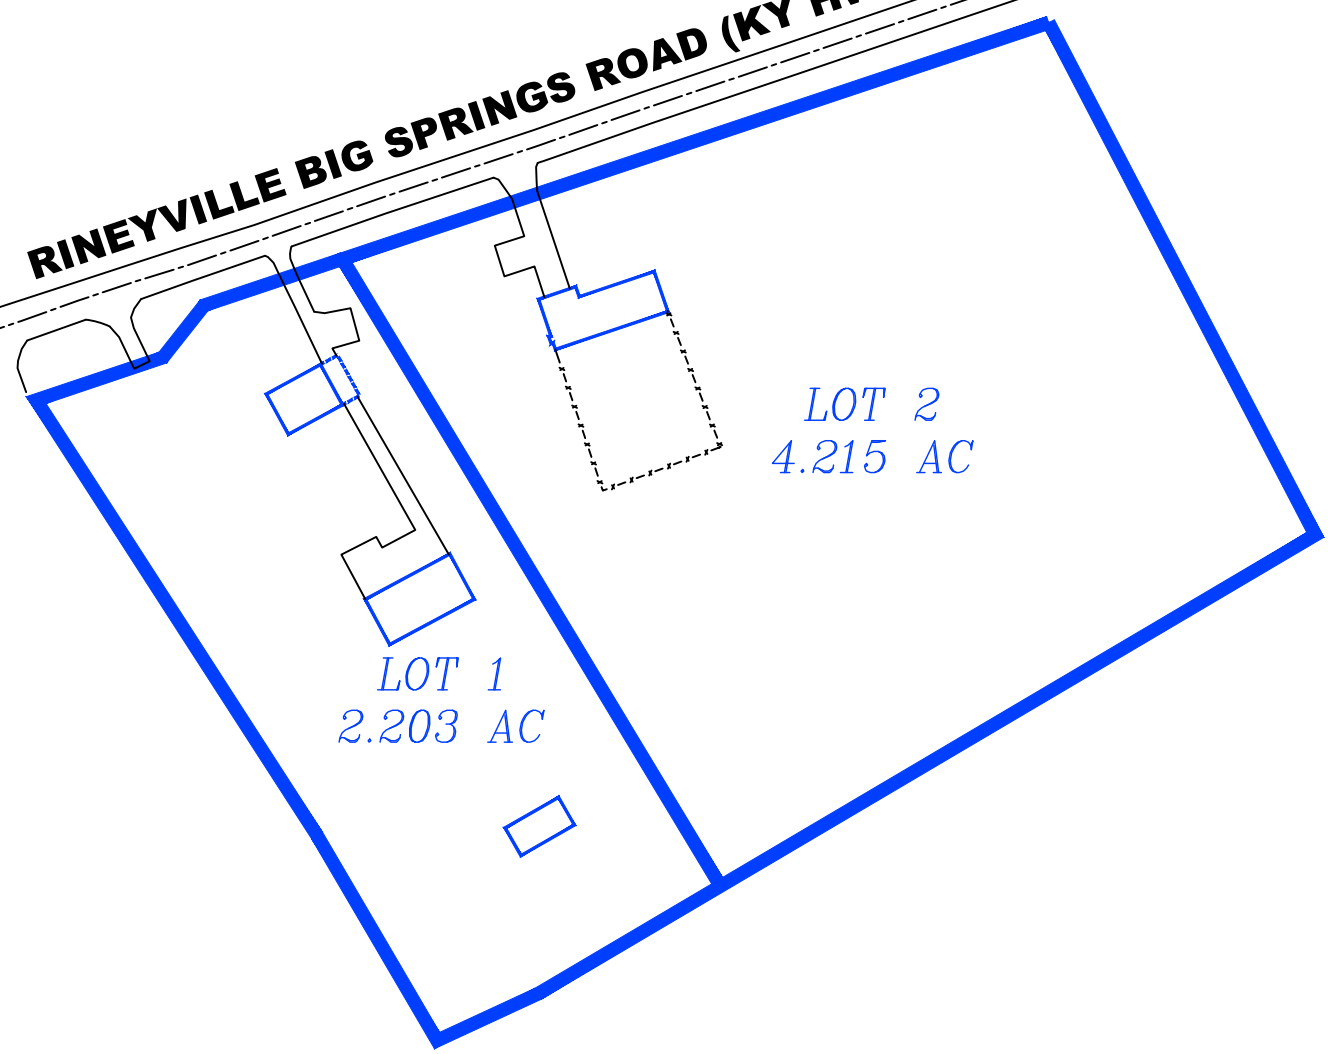

RINEYVILLE BIG SPRINGS ROAD (KY HWY 220)

LOT 1
2.203 AC

LOT 2
4.215 AC